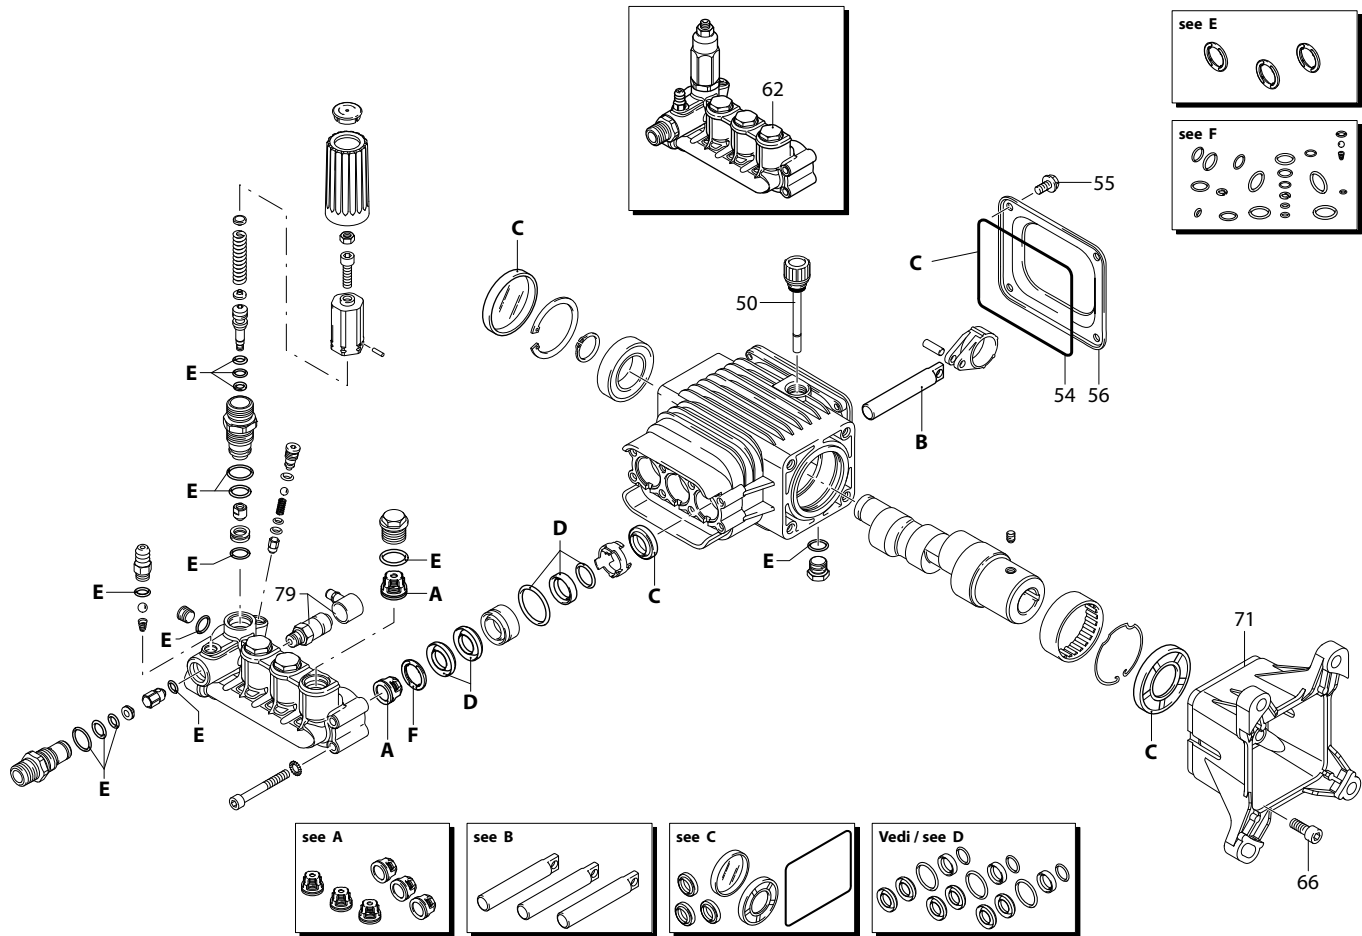

POWER WASHER PUMP, TRIPLEX-3GPM, 3100 PSI – REPLACEMENT PARTS

REF. #	Generac Part #	QTY	Description
	0H9566	1	COMPLETE PUMP, TRIPLEX-3GPM, 3100 PSI
50	0H95660120	1	OIL CAP
54	0H95660121	1	GASKET
55	0H95660122	4	SCREW M6x12
56	0H95660123	1	COVER, REAR
62	0H95660124	1	PUMP HEAD, PRE-ASSY.
66	0H95660125	4	SCREW, M8x20
71	0H95660126	1	FLANGE, GAS ENGINE
79	0H9570	1	VALVE ASSY., THERMAL RELIEF

Part Kits

REF. #	Generac Part #	QTY	Description
A	0H95660110	1	KIT, VALVE
B	0H95660111	1	KIT, PISTON
C	0H95660112	1	KIT, OIL SEALS
D	0H95660113	1	KIT, WATER SEALS
E	0H95660114	1	KIT, O-RING
F	0H95660115	1	KIT, SUPPORT RINGS
-	0H95660116	1	KIT, UNLOADER (NOT SHOWN)